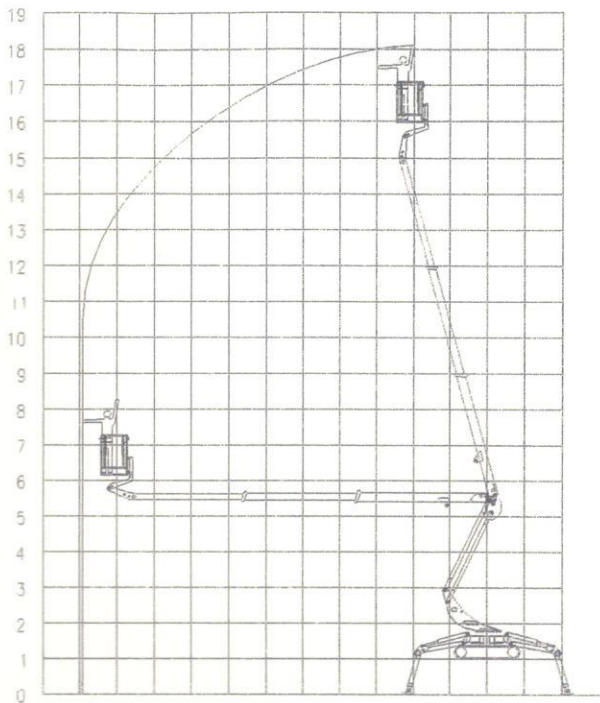

12 11 10 9 8 7 6 5 4 3 2 1 0 -1 -2

Working Height	18,5
Platform floor height	16,5
Lateral outreach	11
Basket Capacity	200 KG
Maximum length	4,7
Maximum width	0,85
Height in rest position	1,99
Drivespeed	2,5
Turret rotation	359°
Engine	12 Kw
Controls	Proporzionali
Maximum inclination	25%
Total weight	2650